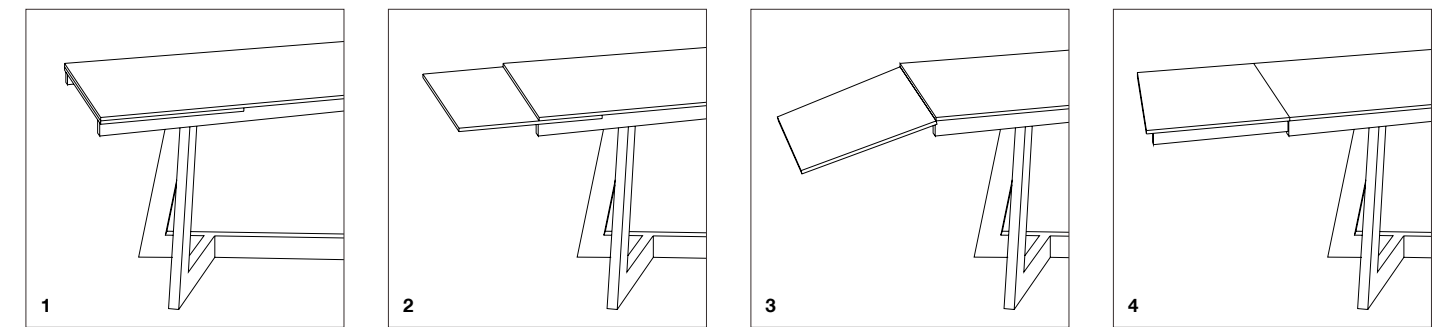

Nero opaco

Available top

NEW YORK EXT

180+(45+45)x90
180+(45+45)x100

NEW YORK EXT 180x90_RECTANGULAR TOP: Infinito 2.0 Gold River Polished + All-Over / Nero opaco
Homescape Sugar 120x120 . 47,24"x47,24"

NEW YORK EXT 180x100_BARREL TOP: Infinito 2.0 Calacatta Light + All-Over / Nero opaco
Res Art mud 120x120 . 47,24"x47,24"