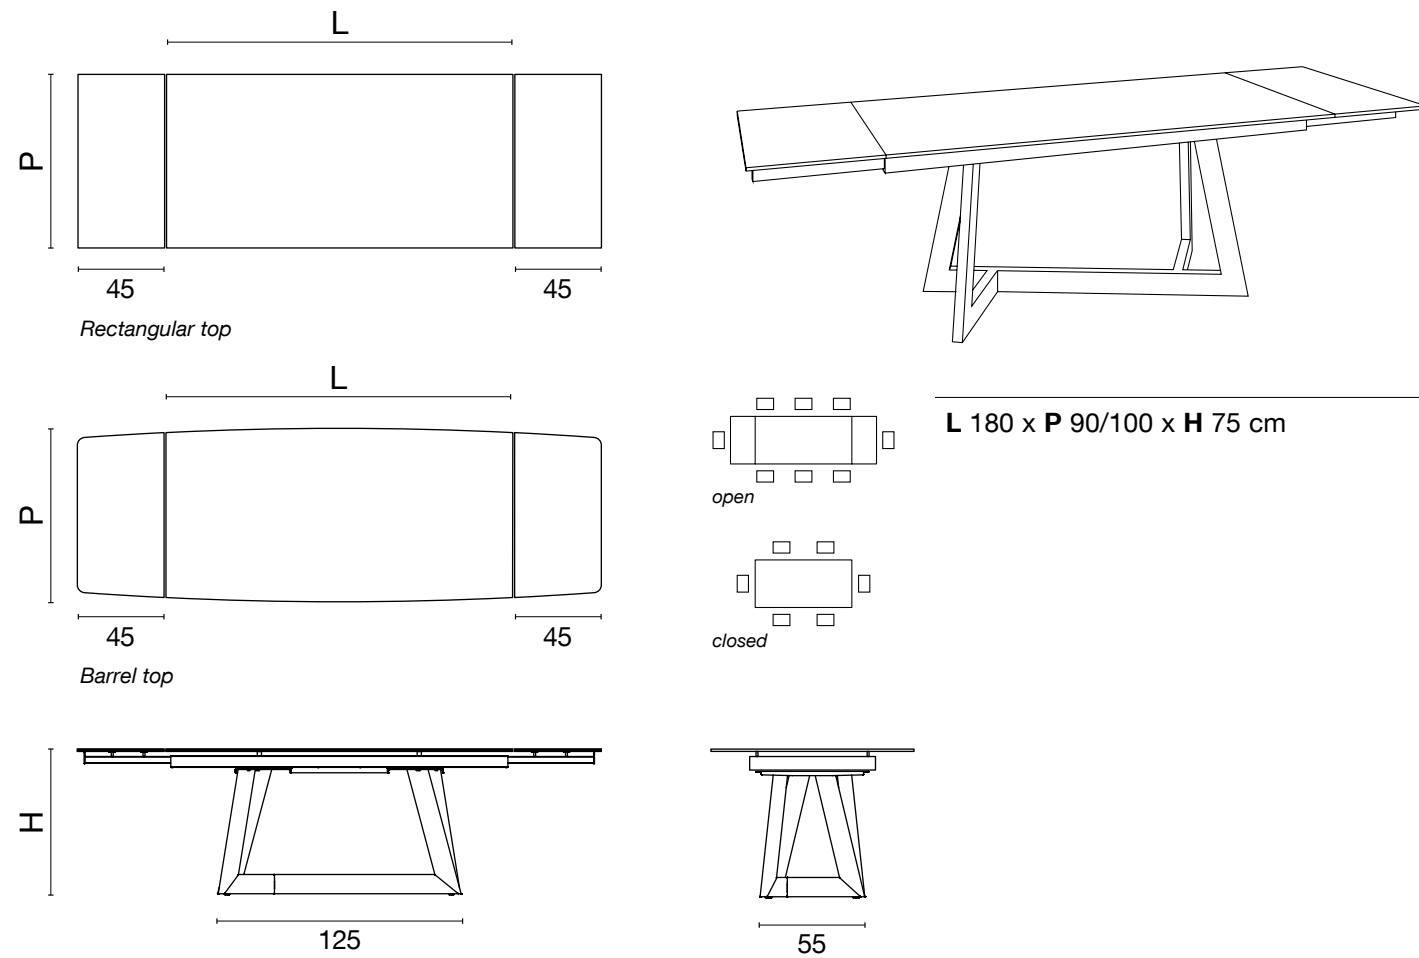

New York ext

TOP TAVOLO IN GRES PORCELLANATO 12 MM, VEDI ARTICOLI DISPONIBILI / TABLE TOP IN 12 MM PORCELAIN STONEWARE, SEE AVAILABLE ARTICLES / PLATEAU DE TABLE EN GRÈS CÉRAME 12 MM, VOIR ARTICLES DISPONIBLES / TISCHPLATTE IN FEINSTEINZEUG 12 MM, SIEHE VERFÜGBARE ARTIKEL > p. 150

BORDI TOP TAVOLO / TABLE TOP EDGES / BORDS DU PLATEAU DE TABLE / TISCHPLATTENKANTEN > p. 151

Indoor

Dritto / Straight / Droit / Gerade

STRUTTURE IN FINITURA METALLICA / FRAMES WITH METAL FINISH / STRUCTURE EN FINITION MÉTALLIQUE / GESTELLTEILE IN METALLFINISH > p. 148

Indoor

Nero opaco