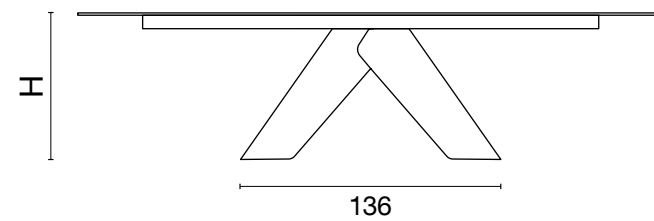

OMIK 270x110\_BARREL TOP: Infinito 2.0 Cream Diamonds Full 3D Texture Polished + All-Over / Ottone spazzolato  
OMIK COFFEE 117x56\_BARREL TOP: Infinito 2.0 Cream Diamonds Full 3D Texture Polished + All-Over / Ottone spazzolato  
Homescape Sugar 120x120 . 47,24"x47,24"

# Omik

Rectangular top

Barrel top

- L 180 x P 90 x H 75 cm
- L 190 x P 90 x H 75 cm
- L 200 x P 100 x H 75 cm
- L 210 x P 100 x H 75 cm

- L 240 x P 100 x H 75 cm
- L 250 x P 110 x H 75 cm
- L 260 x P 110 x H 75 cm
- L 270 x P 110 x H 75 cm