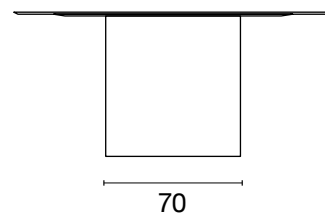

Side square

L 160 x P 160 x H 75 cm

78 SHAPE_TABLES

SHAPE_TABLES 79

TOP TAVOLO IN GRES PORCELLANATO 12 MM, VEDI ARTICOLI DISPONIBILI / TABLE TOP IN 12 MM PORCELAIN STONEWARE, SEE AVAILABLE ARTICLES / PLATEAU DE TABLE EN GRÈS CÉRAME 12 MM, VOIR ARTICLES DISPONIBLES / TISCHPLATTE IN FEINSTEINZEUG 12 MM, SIEHE VERFÜGBARE ARTIKEL > p. 150

BORDI TOP TAVOLO / TABLE TOP EDGES / BORDS DU PLATEAU DE TABLE / TISCHPLATTENKANTEN > p. 151

Indoor & Outdoor

Aile d'avion

STRUTTURE IN FINITURA METALLICA / FRAMES WITH METAL FINISH / STRUCTURE EN FINITION MÉTALLIQUE / GESTELLTEILE IN METALLFINISH > p. 148

Indoor

Nero* Pachuca* Oro

Indoor & Outdoor

Antracite goffrato Corten goffrato

* Su richiesta superficie goffrata, utilizzabile in Outdoor / Embossed surface on request, for outdoor use / Sur demande, surface gaufrée, utilisable en extérieur / Auf Anfrage geprägte Oberfläche für den Außenbereich