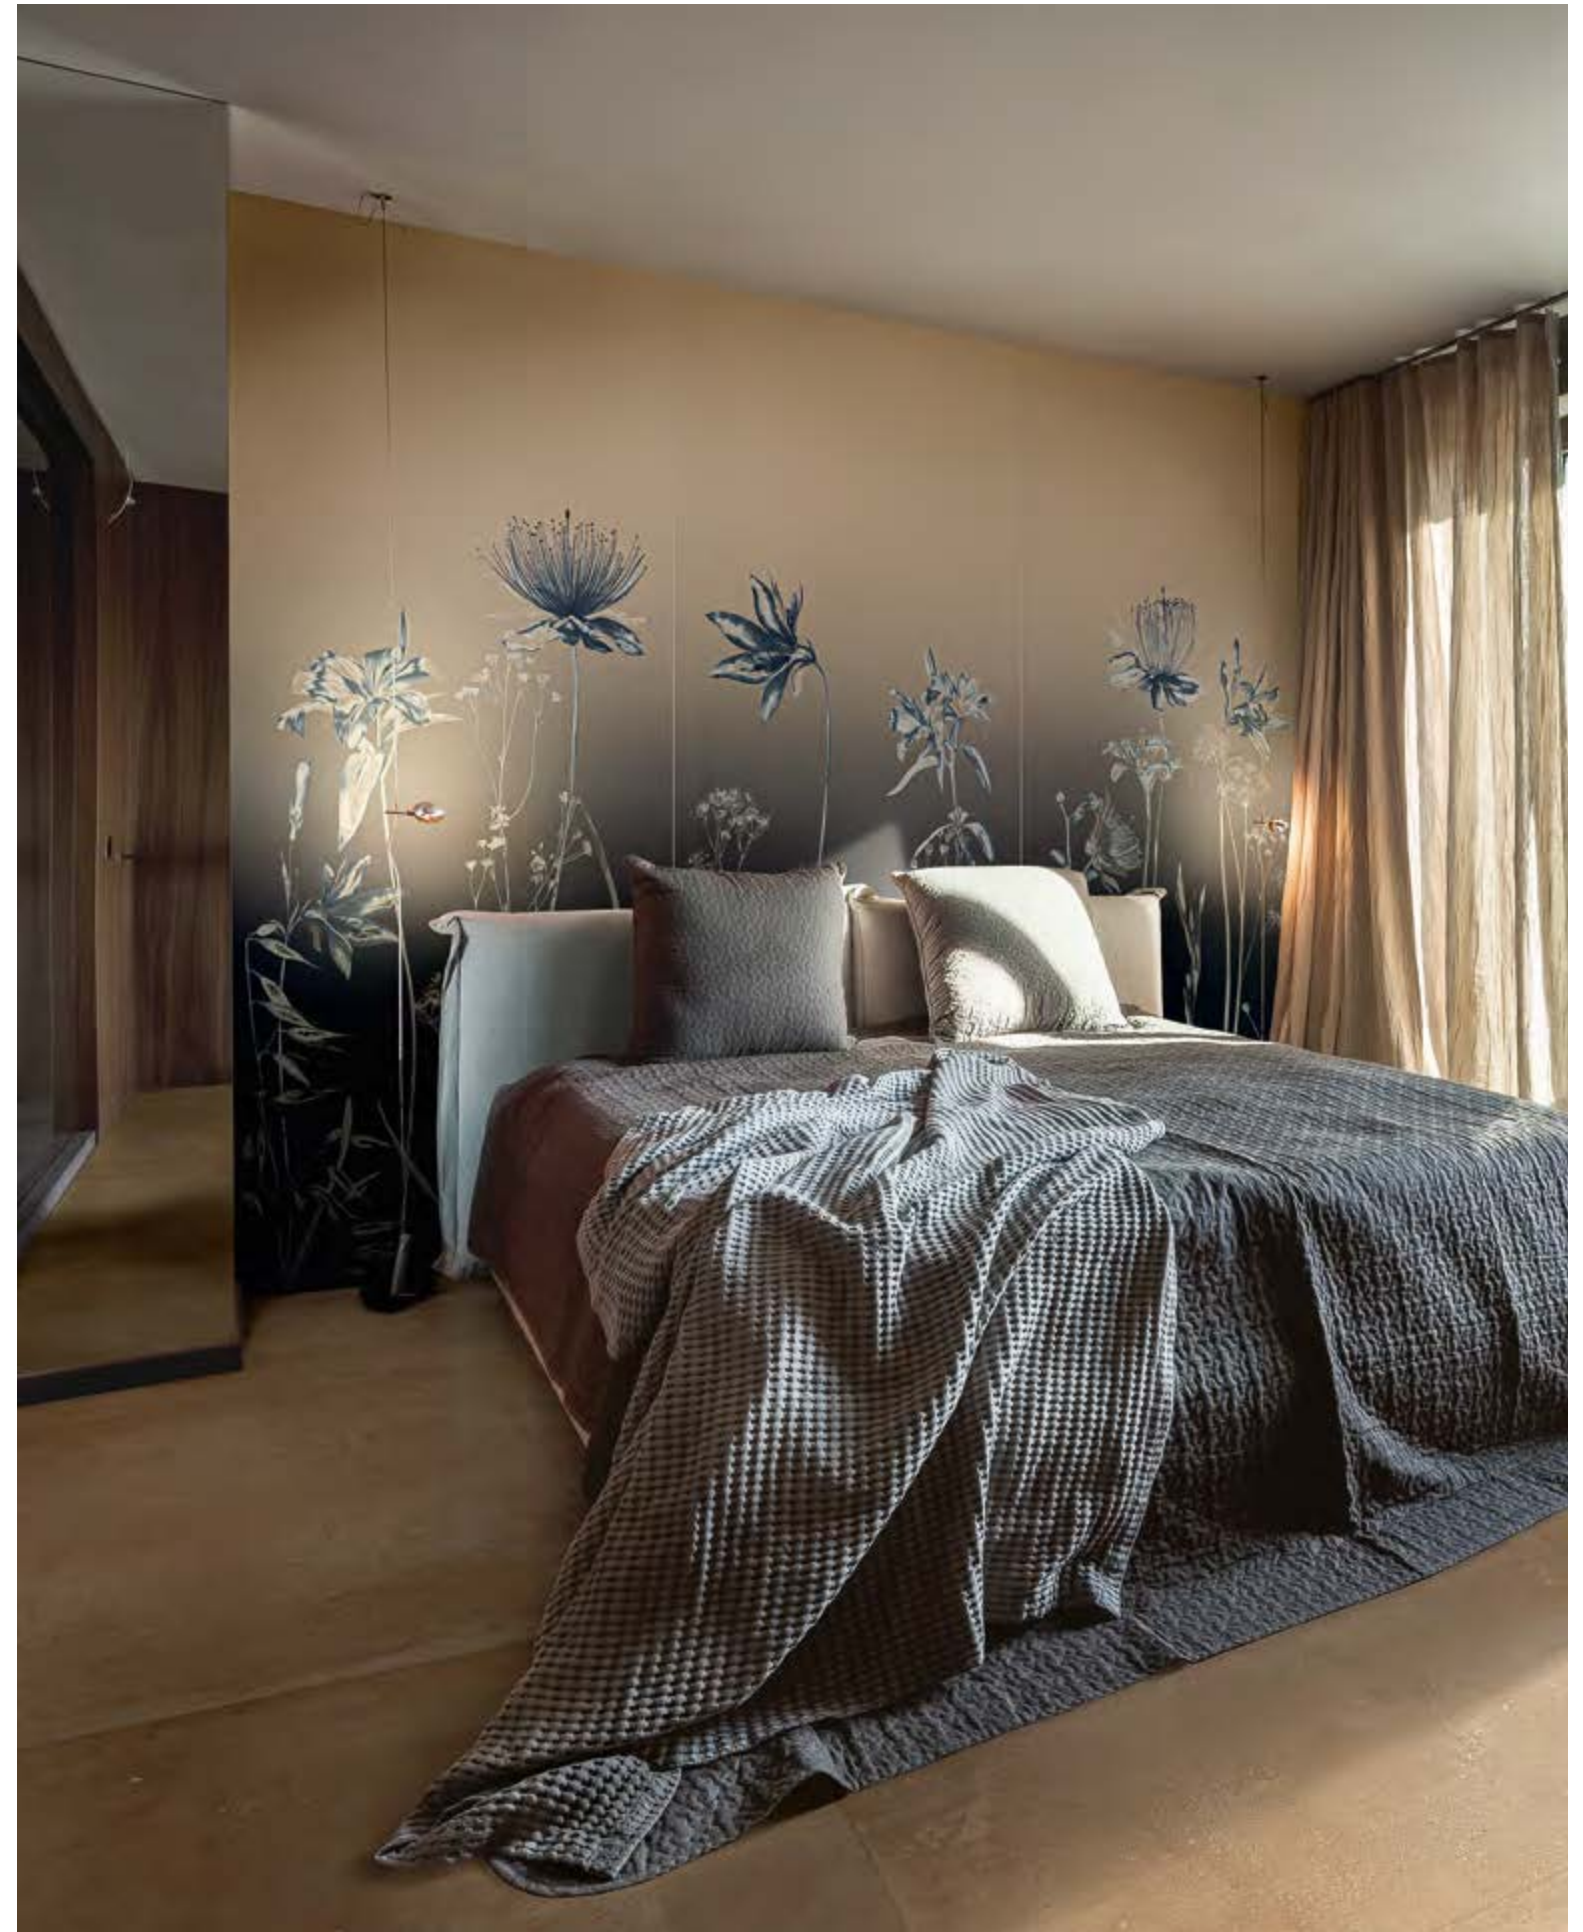

dream
BLOOM

arte e natura, un intreccio magico che riveste e avvolge nuovi spazi

Art and nature, magically interwoven
to create enchanting new spaces
Art et nature, un entrelacement magique qui recouvre
et enveloppe de nouveaux espaces
Kunst und Natur, eine magische Verflechtung,
die neue Räume kleidet und umhüllt

Dream Bloom 120x278 . 47,24"x109,45"
Pigmento Oro 120x120 . 47,24"x47,24"